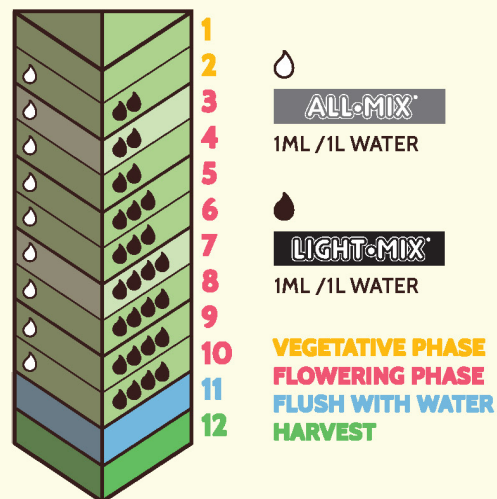

NUTRIENT SCHEDULE

BIO-GROW®

CAUTIONS AND WARNINGS

Keep out of the reach of children.
Do not swallow.
Use following the instructions.

BIOBIZZ®

WORLD WIDE ORGANICS